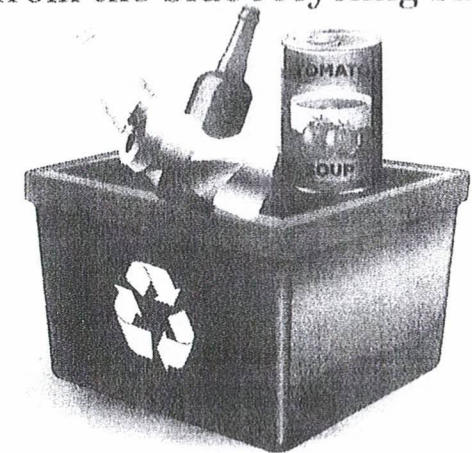

## How to Prepare for Recycle Day:

Separate corrugated cardboard from the blue recycling bin.

Blue plastic bins are for:

- Glass (labels included)
- Aluminum (aluminum cans and bottles)
- Tin products

### INTRODUCING BIG BLUE

The City of Flagler Beach is excited to introduce our new glass recycling machine nicknamed, "Big Blue." The machine pulverizes residents' recycled glass and creates both glass sand and glass gravel.